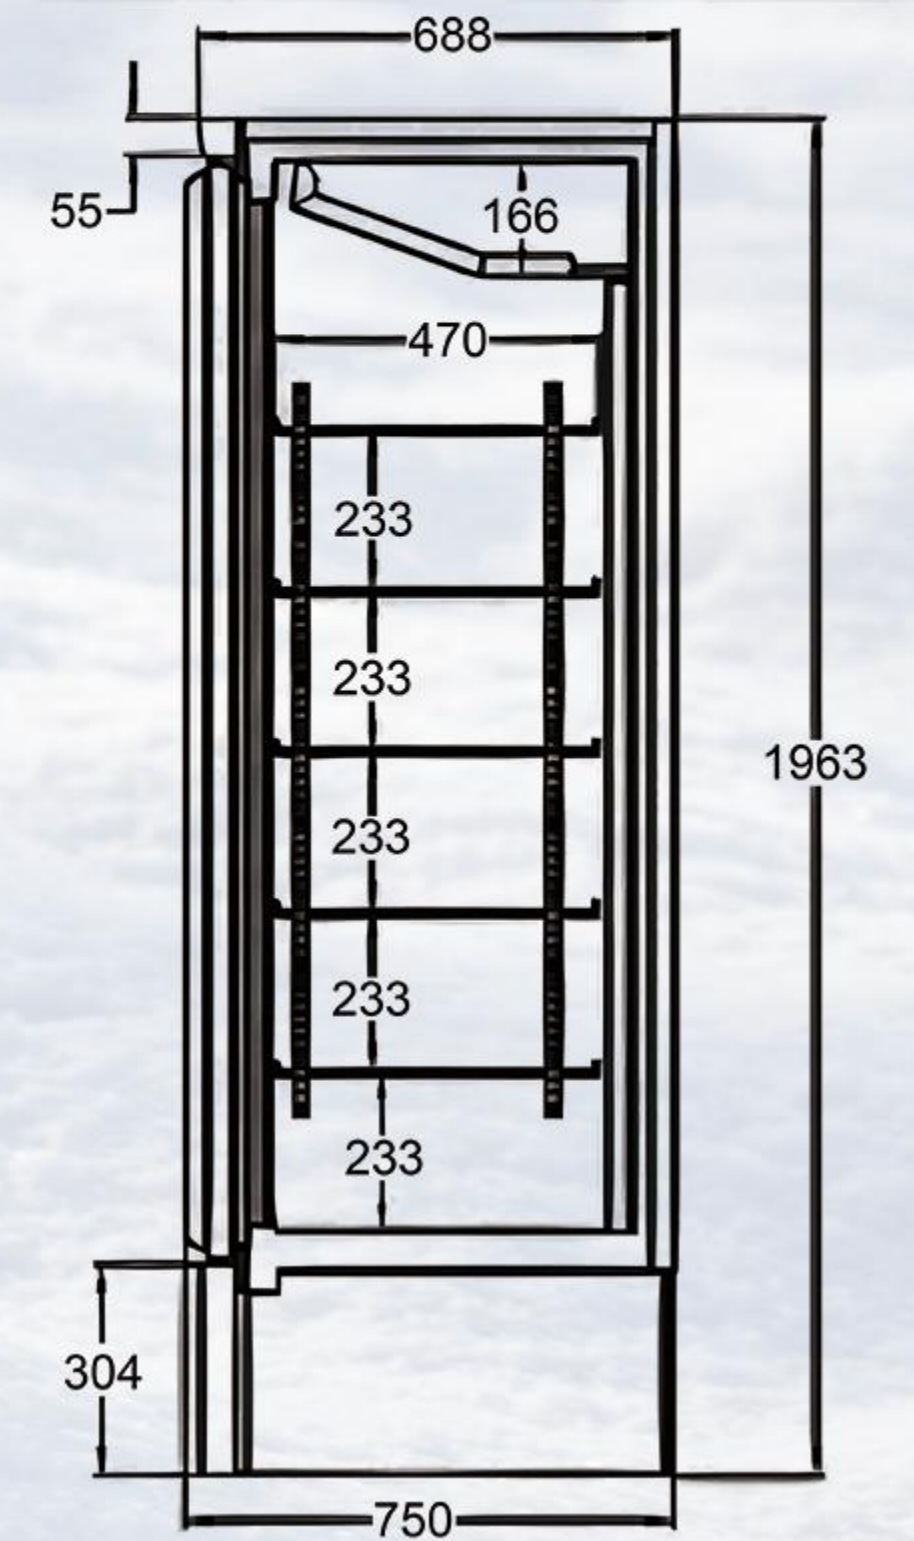

## Model

LC-0.6	LC-0.6F	680*750*2030
LC-1.2	LC-1.2F	1260*750*2030
LC-1.8	LC-1.8F	1880*750*2030
LC-2.5	LC-2.5F	2500*750*2030

## Size

## Volume

360L/810L/1260L/1700L

### Additional Information

All Dimensions shown in Millimetres (mm) unless otherwise stated. Dimensions and features are subject to change. Please obtain current technical information prior to order confirmation.